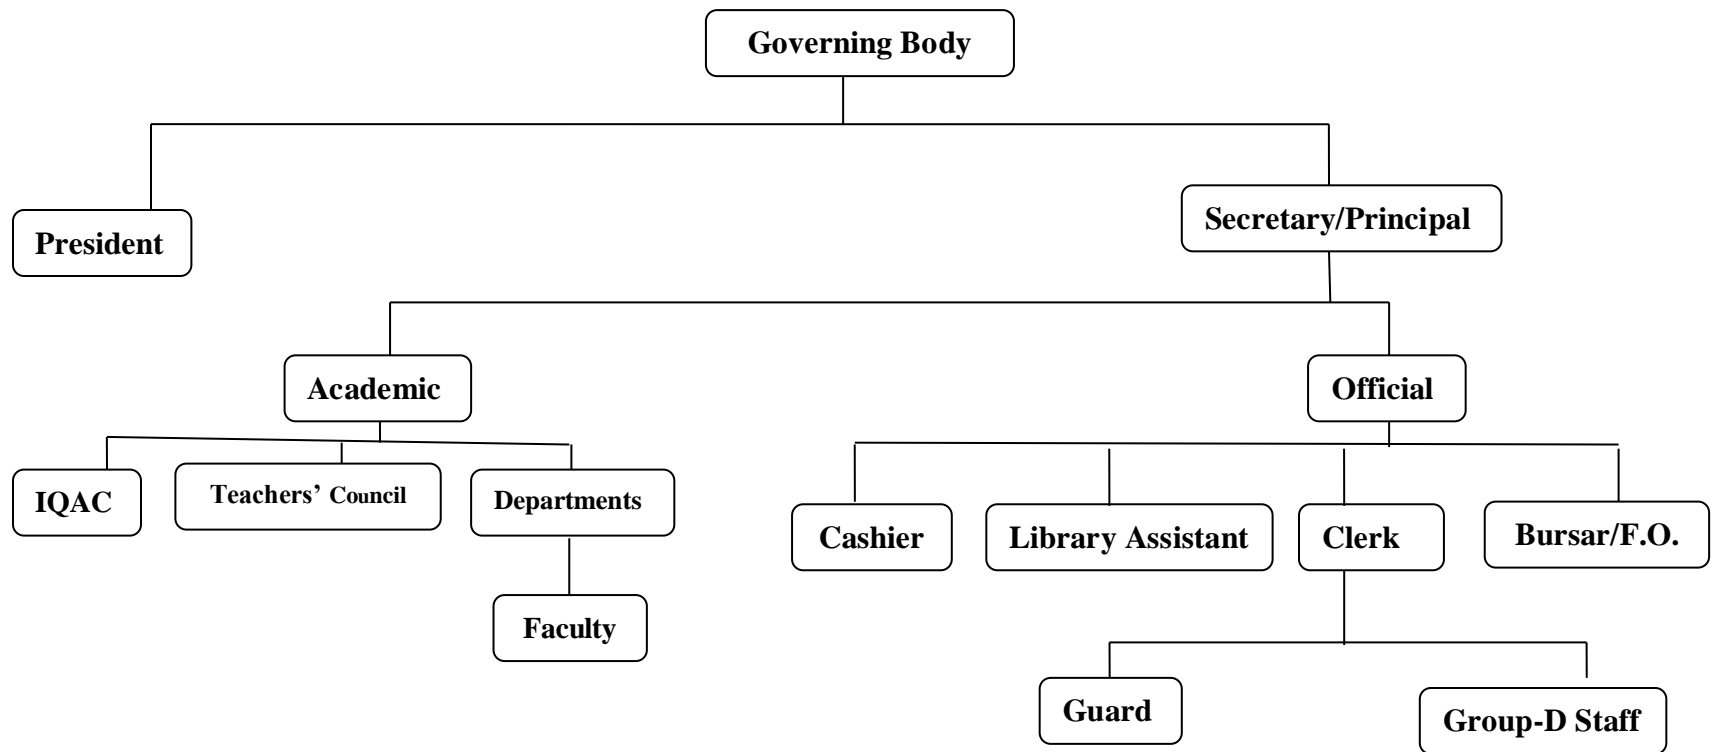

CHATRA RAMAI PANDIT MAHAVIDYALAYA

Estd.- 2000

Affiliated to Bankura University

P.O.- DARAPUR ♦ P.S.- KOTULPUR ♦ DIST.- BANKURA ♦ PIN - 722141 ♦ W.B.

Website : crpmahavidyalaya.in ♦ E-mail : crpm213@gmail.com ♦ Contact No. : 8436091681

Institutional Organizational Pattern

Principal,
Chatra Ramai Pandit Mahavidyalaya
P.O.-Darapur, Dist.-Bankura
PIN-722141